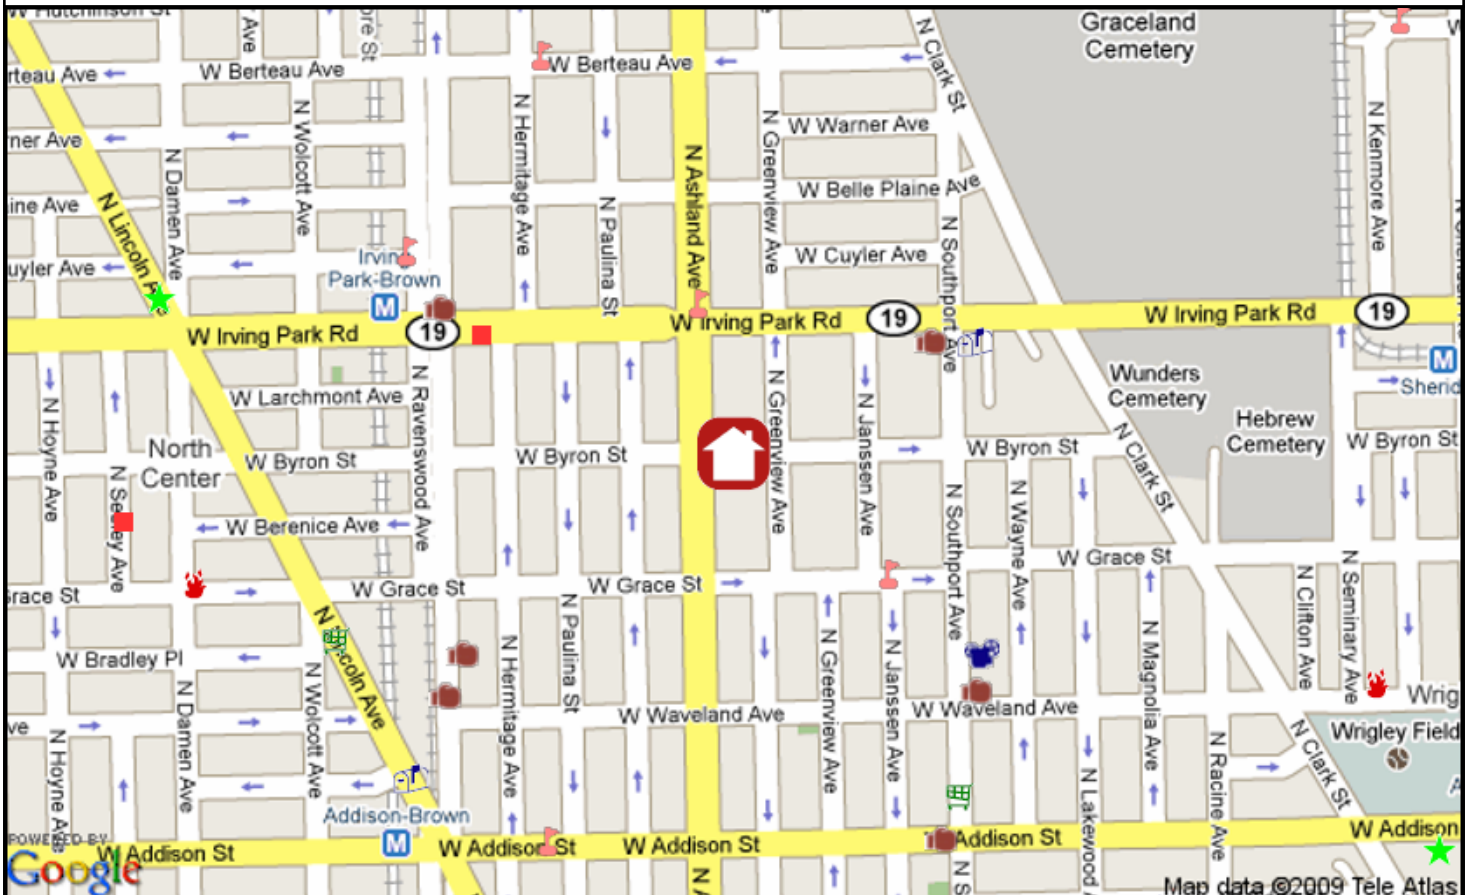

Home-Turf Report for 1521 Byron Chicago, IL

Prepared by: Mary Ellen Kuehl // The Kuehl Group, Inc. // (773) 327-5753

© 2001-2009 Home-Turf Marketing Systems, L.L.C. // Visit www.hometurfonline.com or call (800) 689-1652

City Ward#: 47

Alderman: Eugene C. Schulner
4237 N. Lincoln Ave., 60618, 773-348-8400

Nearest Public High Schools:

Lake View High, 4015 N Ashland Av, 0.1mi N
Uplift Community High School, 900 W Wilson Ave, 1.2mi NE

Nearest Private High Schools:

Jane Addams, 1800 W Cuyler Ave, 0.4mi NW
St Benedict High, 3900 N Leavitt St, 0.8mi W
Prologue, 640 W Irving Park Rd, 1.1mi E

Nearest Public Elementary Schools:

Blaine Elem., 1420 W Grace St, 0.2mi SE
Courtenay Elem., 1726 W Berteau Av, 0.4mi NW

Nearest Private Elementary Schools:

St Andrew, 1710 W Addison St, 0.4mi SW
Pilgrim Lutheran, 4300 N Winchester Av, 0.7mi NW

Nearest Daycare Centers:

Apple Tree Learning Center, 1733 W Irving Park Rd, 0.3mi NW
Concordia Child Care Center, 3855 N Seeley Ave, 0.6mi W
A Step Ahead Learning Center, 4208-20 N Broadway St, 0.9mi NE

Nearest Public Library:

Lincoln Belmont, 1659 W Melrose St, 312-744-0166, 0.8mi S

Nearest Hospital:

Thorek Hospital, 850 W Irving Park Rd, 0.9mi E

Nearest Major Grocery Stores:

Jewel, 3630 N Southport Ave, 0.4mi SE
Trader Joe's, 3745 N Lincoln Ave, 0.4mi SW
Jewel, Western & Madison, 0.8mi E

Nearest Movie Theaters:

Music Box, 3733 N Southport Ave, 0.3mi SE
Brew & View, 3145 N Sheffield Ave, 1.2mi SE

Nearest Health Clubs:

Namaskar Yoga, 3946 N Southport Ave, 0.2mi NE
Gourmet Pilates, 4011 N Ravenswood Ave, 0.3mi NW

Nearest Starbucks:

4015 N Lincoln Ave, 0.6mi W

Nearest CTA Station:

Irving Park, Brown Line, 0.4mi NW

Nearest Metra Station: Ravenswood, 1.1mi N

Nearest Fire Station: 0.5mi W

- Starbucks
- Health Club
- Dog Park
- Day Care
- Major Grocery
- Library
- Hospital
- Post Office
- Theater
- Fire Station
- School
- CTA Station
- Metra Station
- City Park

Home-Turf Marketing Systems, L.L.C. and the users of Home-Turf assume no responsibility for any loss or impact resulting from the use of this information. No representations are made regarding the accuracy of the information provided. All data is subject to change and should be verified with local sources.